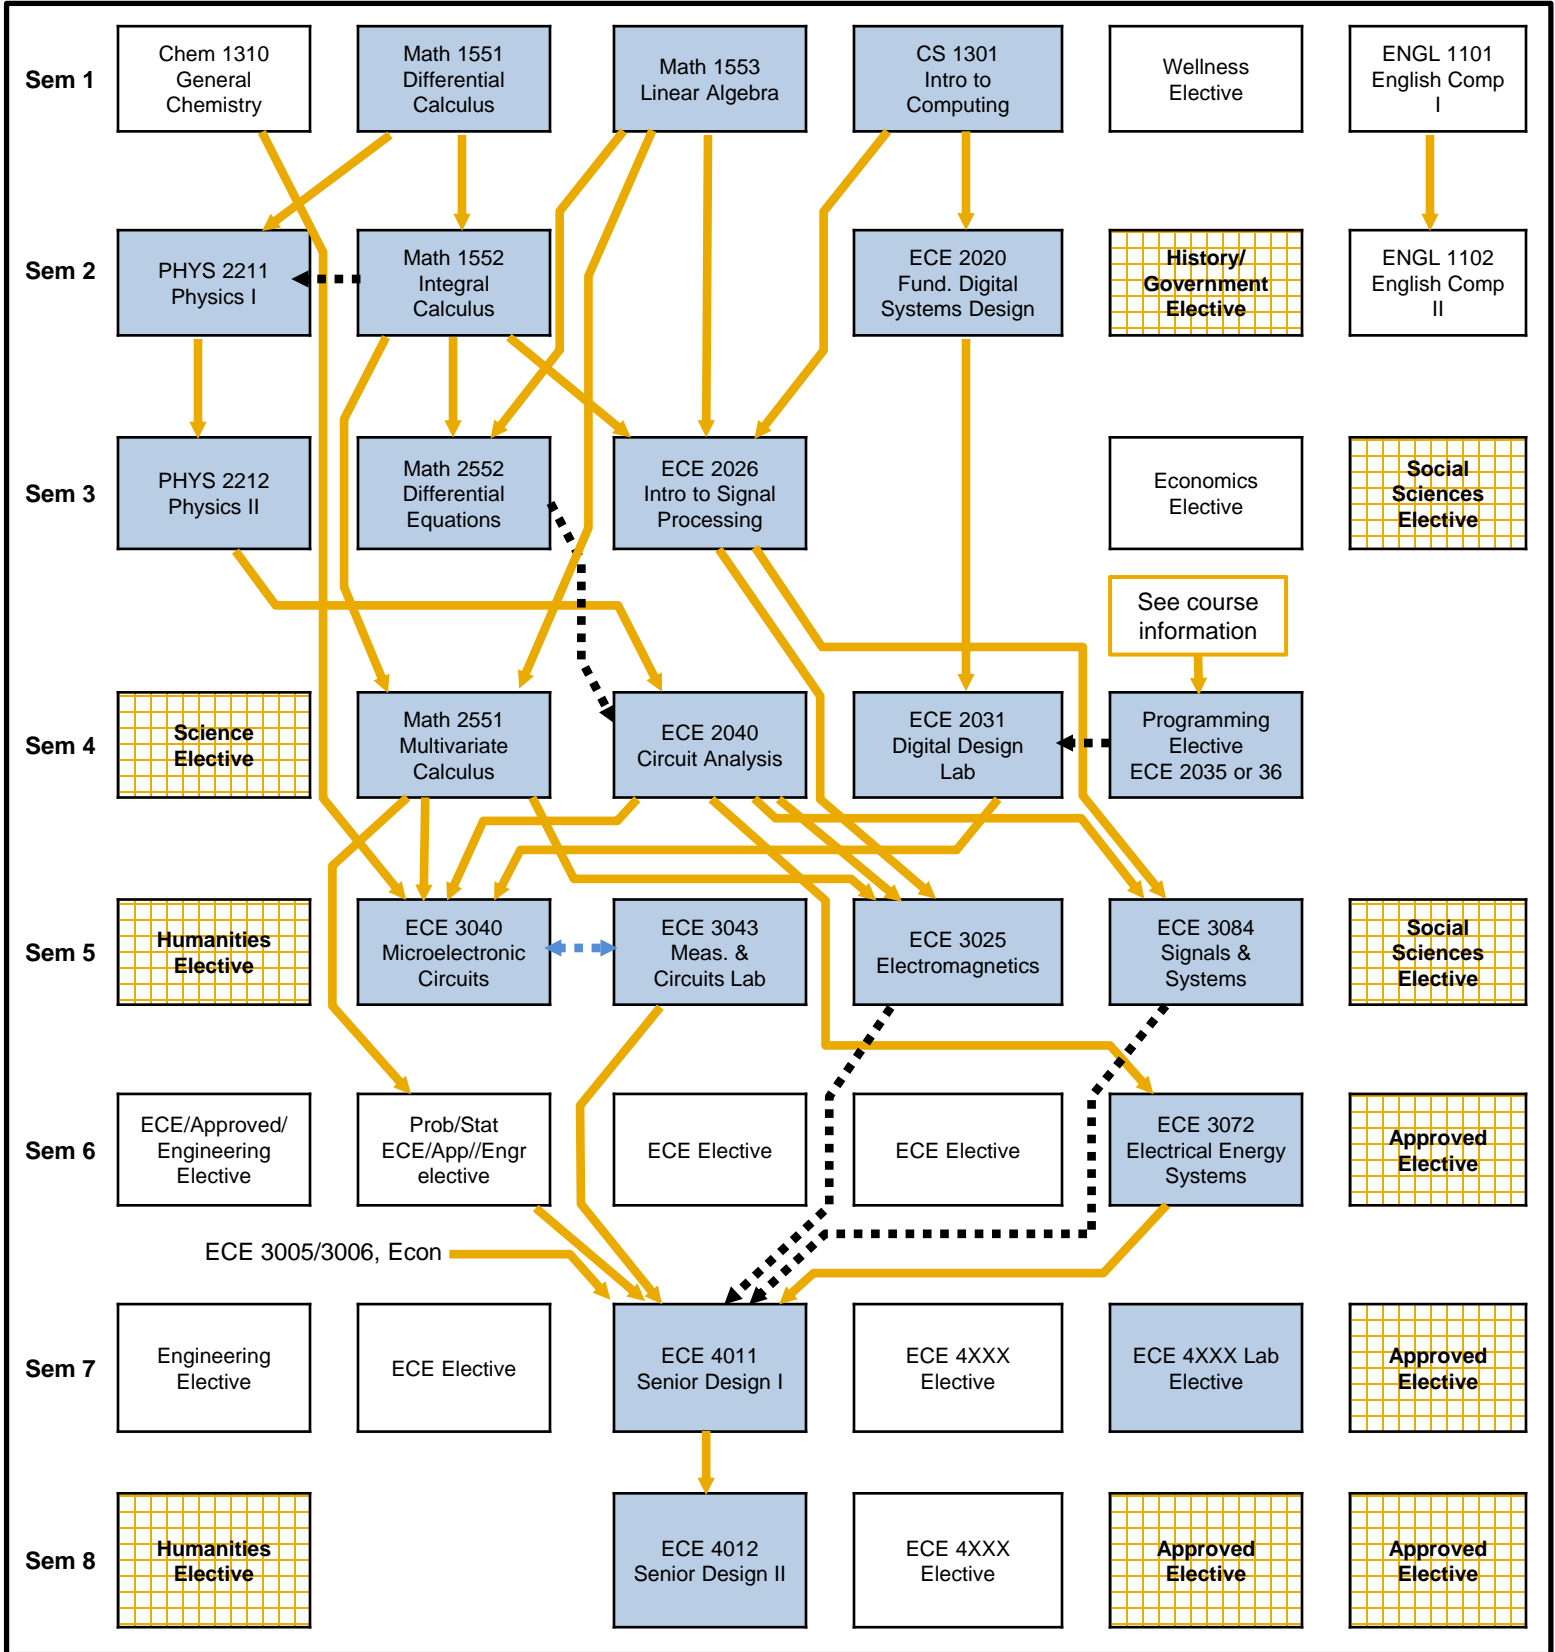

EE:

Typical 8-Semester Schedule and Significant Prerequisites

EE:

Typical 8-Semester Schedule and Significant Prerequisites with prior credit for Math 1551