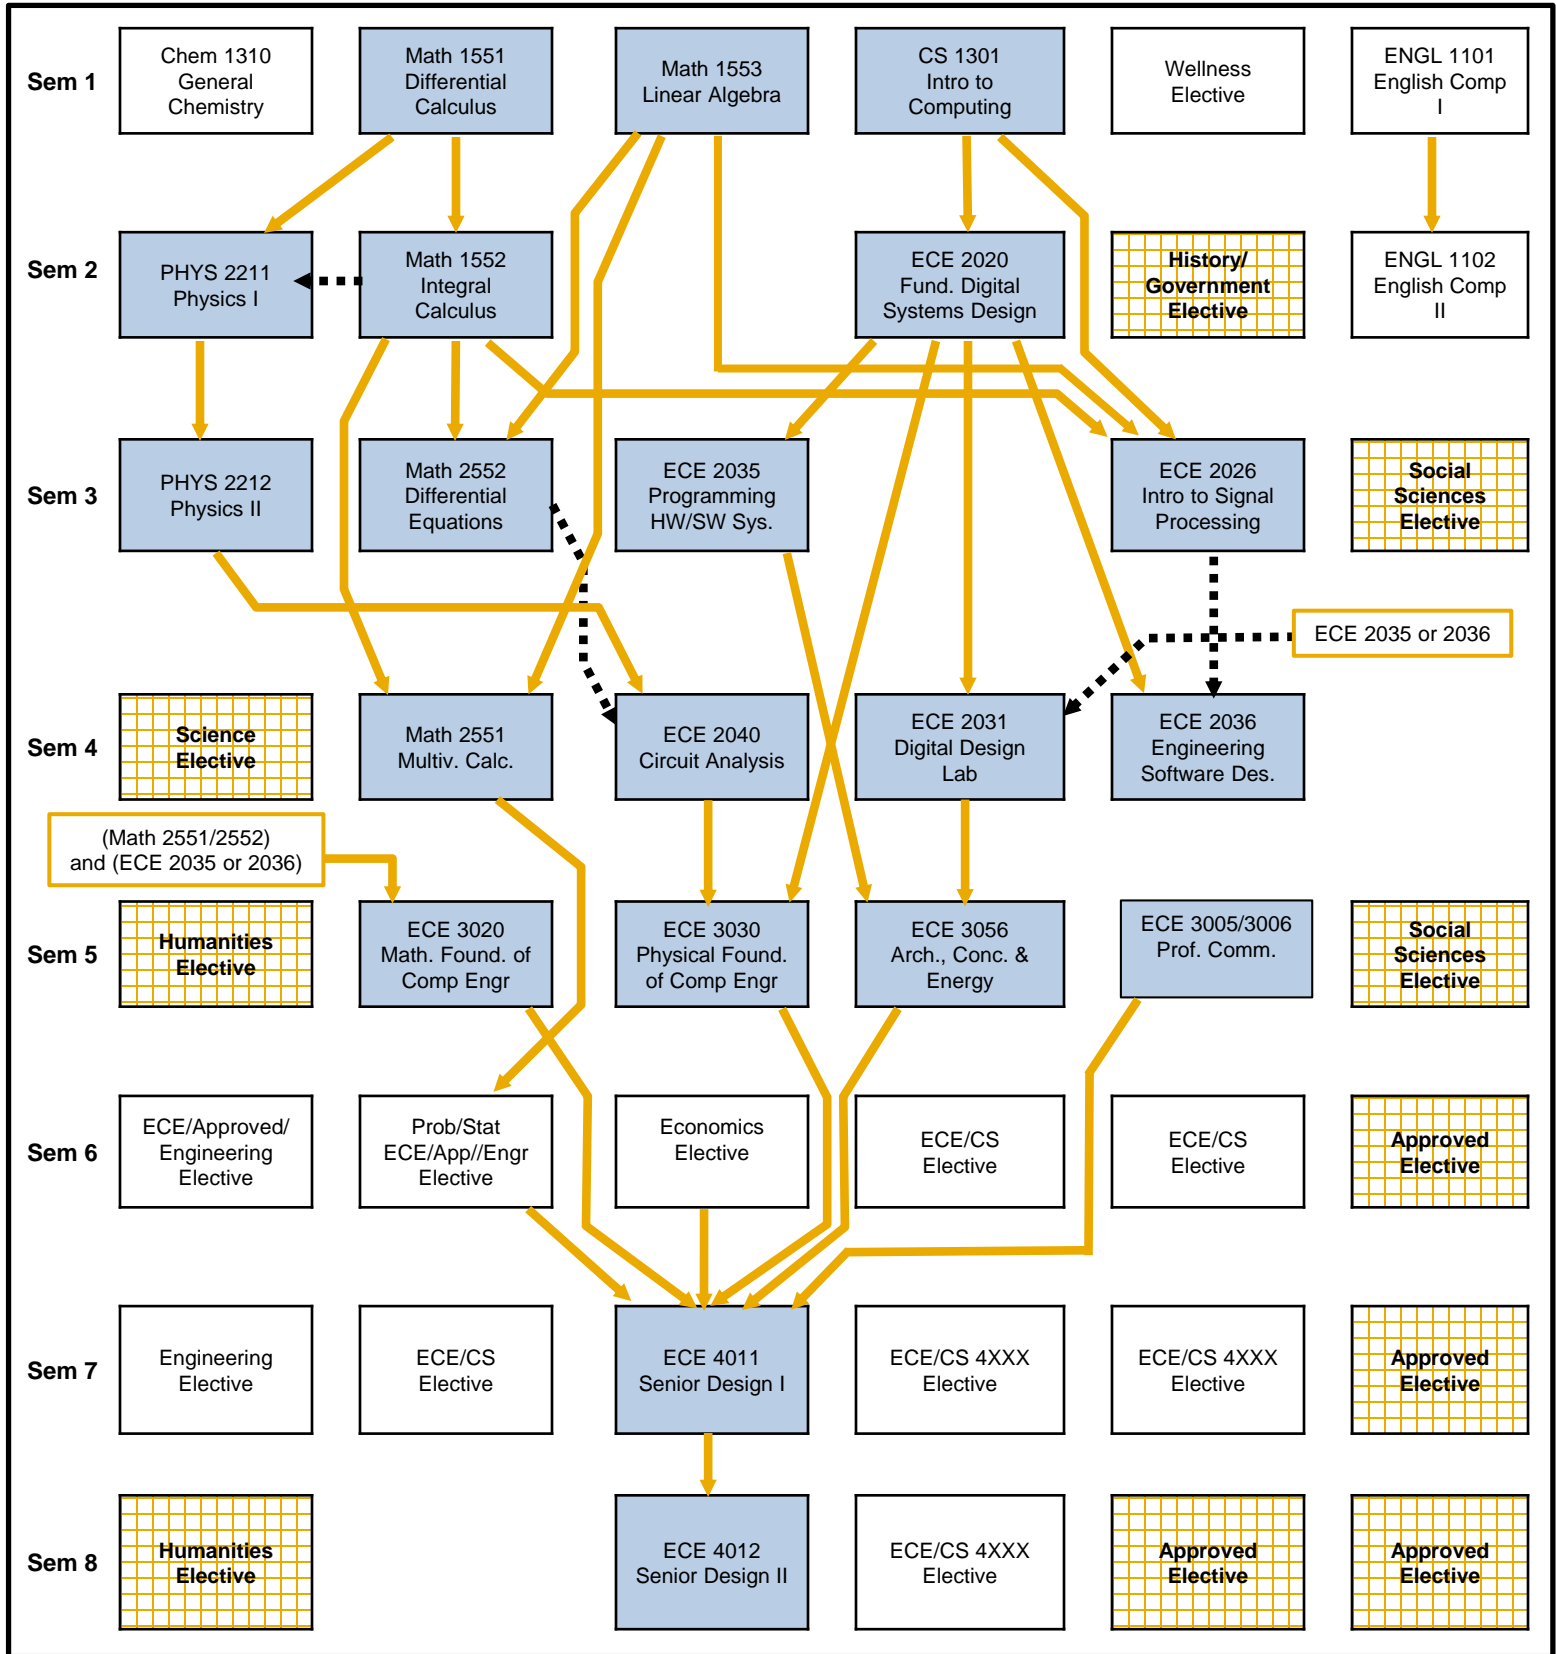

CmpE:

Typical 8-Semester Schedule and Significant Prerequisites

Key

Requires a grade of "C" or better

May be taken pass-fail

Prerequisite

Prerequisite with concurrency

CmpE:

Typical 8-Semester Schedule and Significant Prerequisites with credit for Math 1551