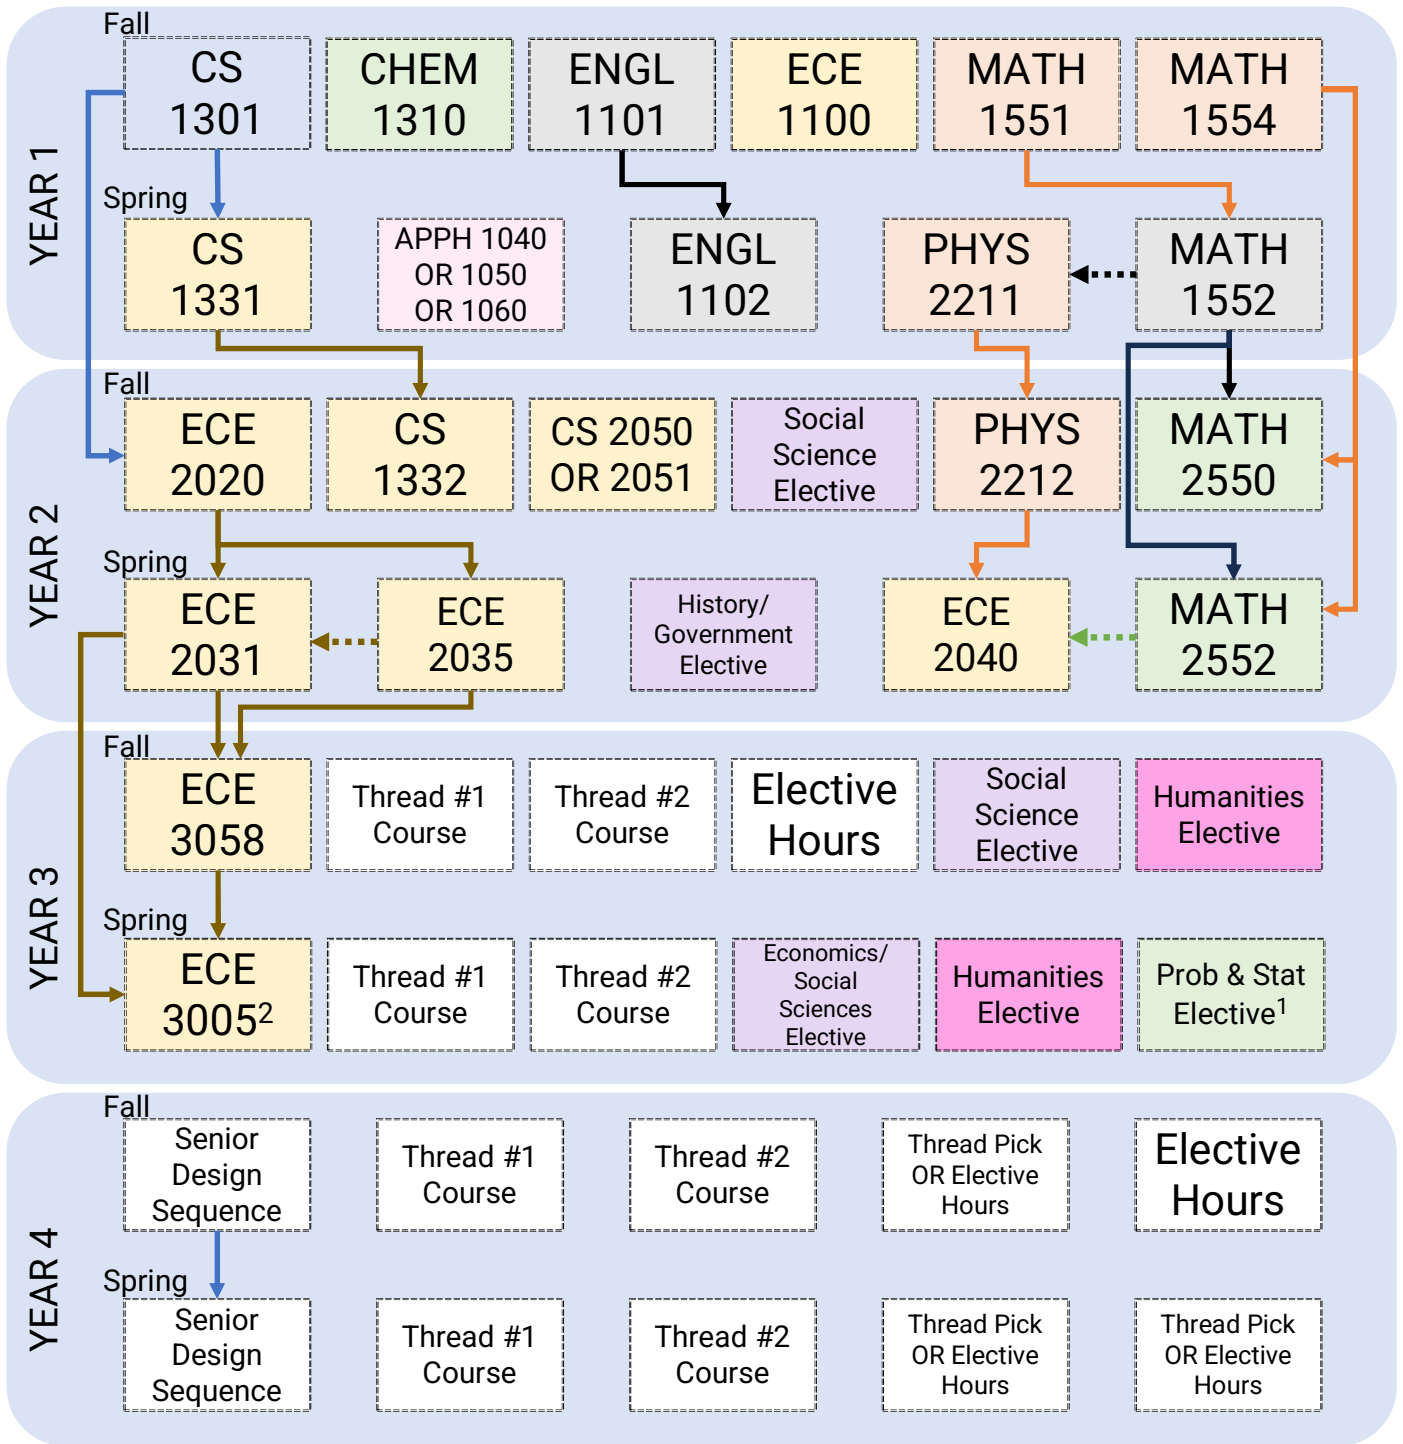

Computer Engineering

¹ CEE 3770 OR ISYE 3770 OR MATH 3670 OR ECE 3077
MATH 2551 is a pre-requisite for CEE 3770 and ECE 3077
² Pre-requisite: ECE 2031, Prerequisite with concurrency:
ECE 3025 OR 3040 OR 3072 OR 3084 OR 3030 OR 3058

←···· Pre-requisite with concurrency
← Pre-requisite

- Pre-requisite: Course completion required prior to registering for the listed course
- Pre-requisite with concurrency: Course completion required prior to or concurrently with listed course
- This is a sample order of courses to show the pre-requisite chains for core courses, courses as part of pre-requisite chains are recommended to be taken as early as possible. Other courses without pre-requisite courses can be taken in any order

SECOND YEAR-FALL	HR	Notes	SECOND YEAR-SPRING	HR	Notes
MATH 2550	2	7	ECE 2031	2	7
PHYS 2212	4	7	History/Government Elective	3	5
CS 1332	3	7	MATH 2552	4	7
ECE 2020	3	7	ECE 2035	4	7
CS 2050 OR CS 2051	3	7	ECE 2040	3	7
Social Science Elective	3				
TOTAL SEMESTER HOURS	18		TOTAL SEMESTER HOURS	16	

THIRD YEAR-FALL	HR	Notes	THIRD YEAR-SPRING	HR	Notes
Humanities Elective	3		Economics/Social Science Elective	3	
Thread #1 Course	3	3,4,7	Thread #1 Course	3	3,4,7
Social Science Elective	3		Thread #2 Course	3	3,4,7
Thread #2 Course	3	3,4,7	Prob & Stat option	3	6
ECE 3058	4	7	Humanities Elective	3	
Elective Hours	3	1	ECE 3005	1	
TOTAL SEMESTER HOURS	19		TOTAL SEMESTER HOURS	16	