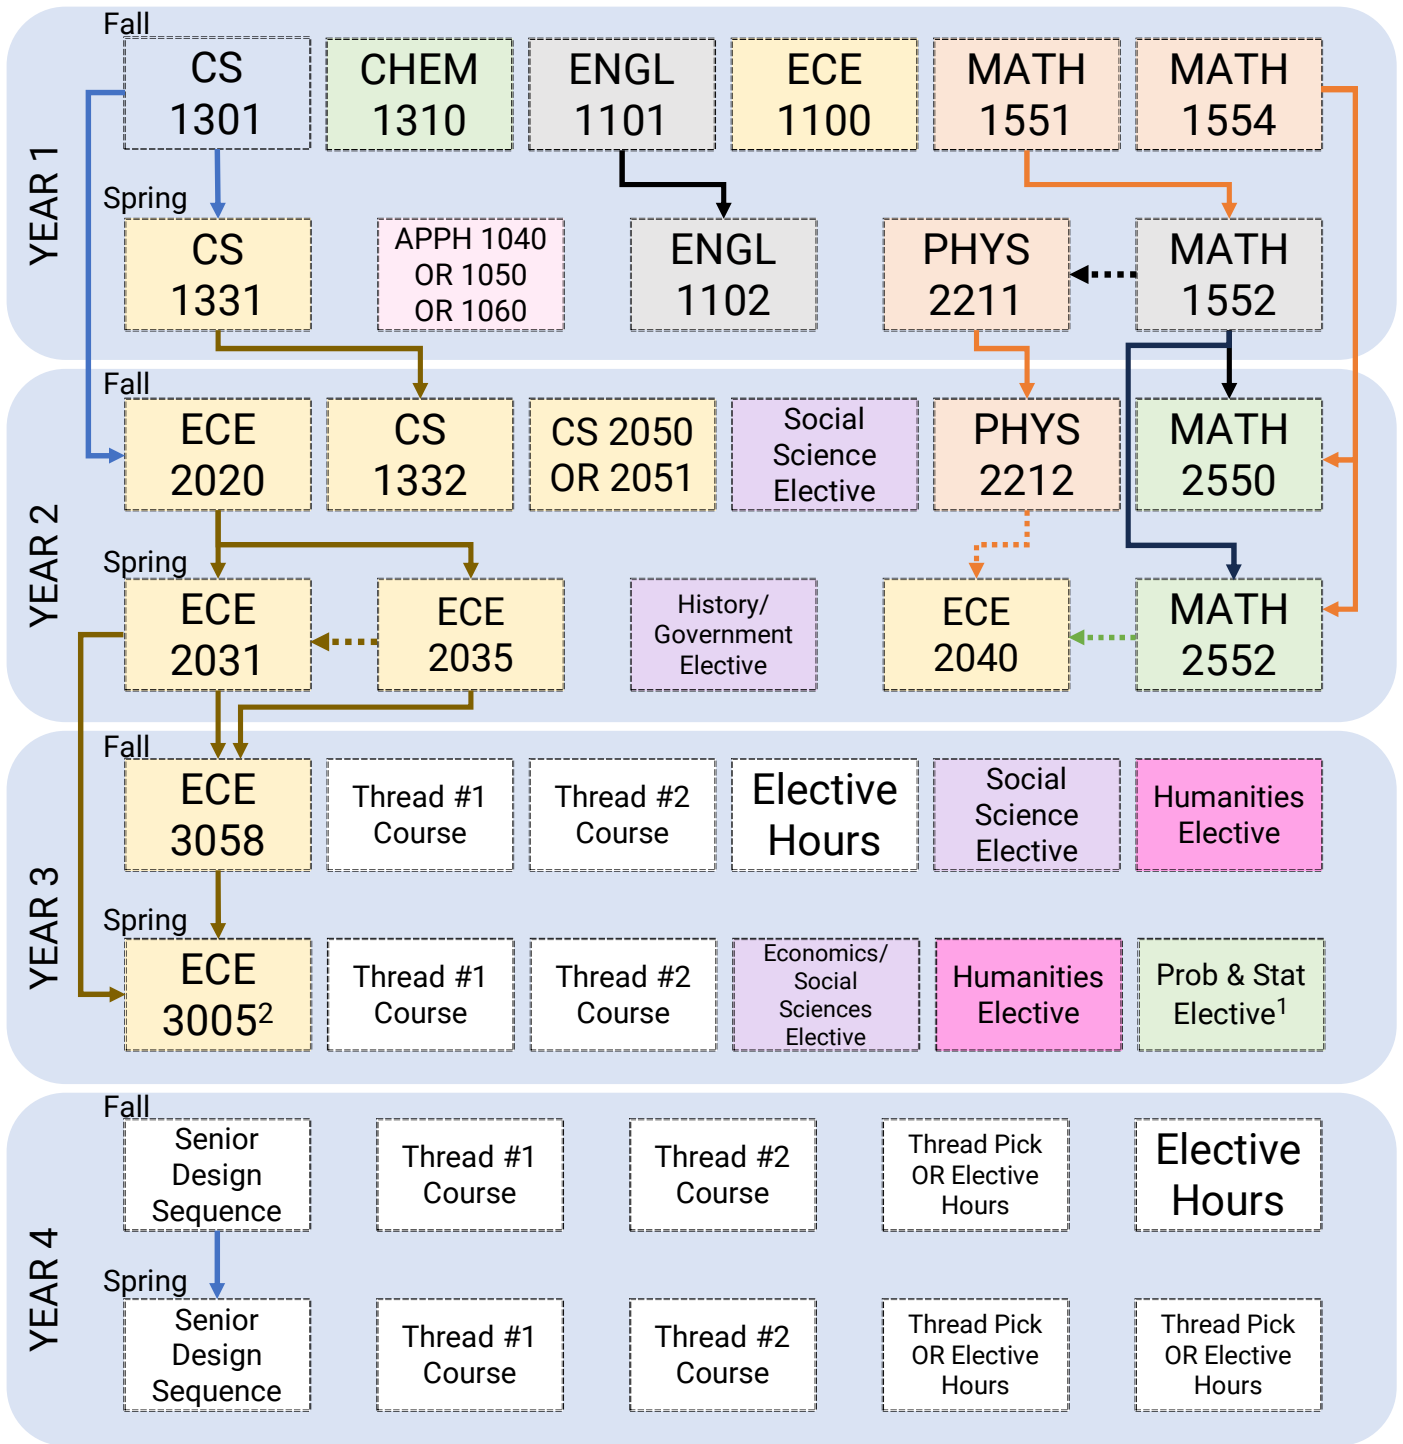

Computer Engineering

¹ CEE 3770 OR ISYE 3770 OR MATH 3670 OR ECE 3077
MATH 2551 is a pre-requisite for CEE 3770 and ECE 3077
² Pre-requisite: ECE 2031, Prerequisite with concurrency:
ECE 3025 OR 3040 OR 3072 OR 3084 OR 3030 OR 3058

←···· Pre-requisite with concurrency
← Pre-requisite

- Pre-requisite: Course completion required prior to registering for the listed course
- Pre-requisite with concurrency: Course completion required prior to or concurrently with listed course
- This is a sample order of courses to show the pre-requisite chains for core courses, courses as part of pre-requisite chains are recommended to be taken as early as possible. Other courses without pre-requisite courses can be taken in any order

SECOND YEAR-FALL	HR	Notes	SECOND YEAR-SPRING	HR	Notes
MATH 2550	2	7	ECE 2031	2	7
PHYS 2212	4	7	History/Government Elective	3	5
CS 1332	3	7	MATH 2552	4	7
ECE 2020	3	7	ECE 2035	4	7
CS 2050 OR CS 2051	3	7	ECE 2040	3	7
Social Science Elective	3				
TOTAL SEMESTER HOURS	18		TOTAL SEMESTER HOURS	16	

THIRD YEAR-FALL	HR	Notes	THIRD YEAR-SPRING	HR	Notes
Humanities Elective	3		Economics/Social Science Elective	3	
Thread #1 Course	3	3,4,7	Thread #1 Course	3	3,4,7
Social Science Elective	3		Thread #2 Course	3	3,4,7
Thread #2 Course	3	3,4,7	Prob & Stat option	3	6
ECE 3058	4	7	Humanities Elective	3	
Elective Hours	3	1	ECE 3005	1	
TOTAL SEMESTER HOURS	19		TOTAL SEMESTER HOURS	16	